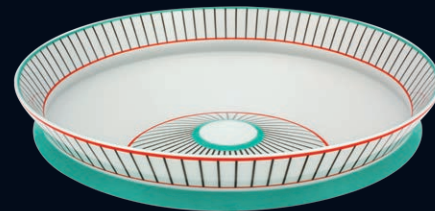

TRIADIC 21117825
Centro Mesa Wheel
Centrepiece Wheel
Centro Mesa Wheel
Centre de Table Wheel
△ 2106 gr A 100 mm C 380 mm
△ 4 3/8 lbs H 4" L 15"