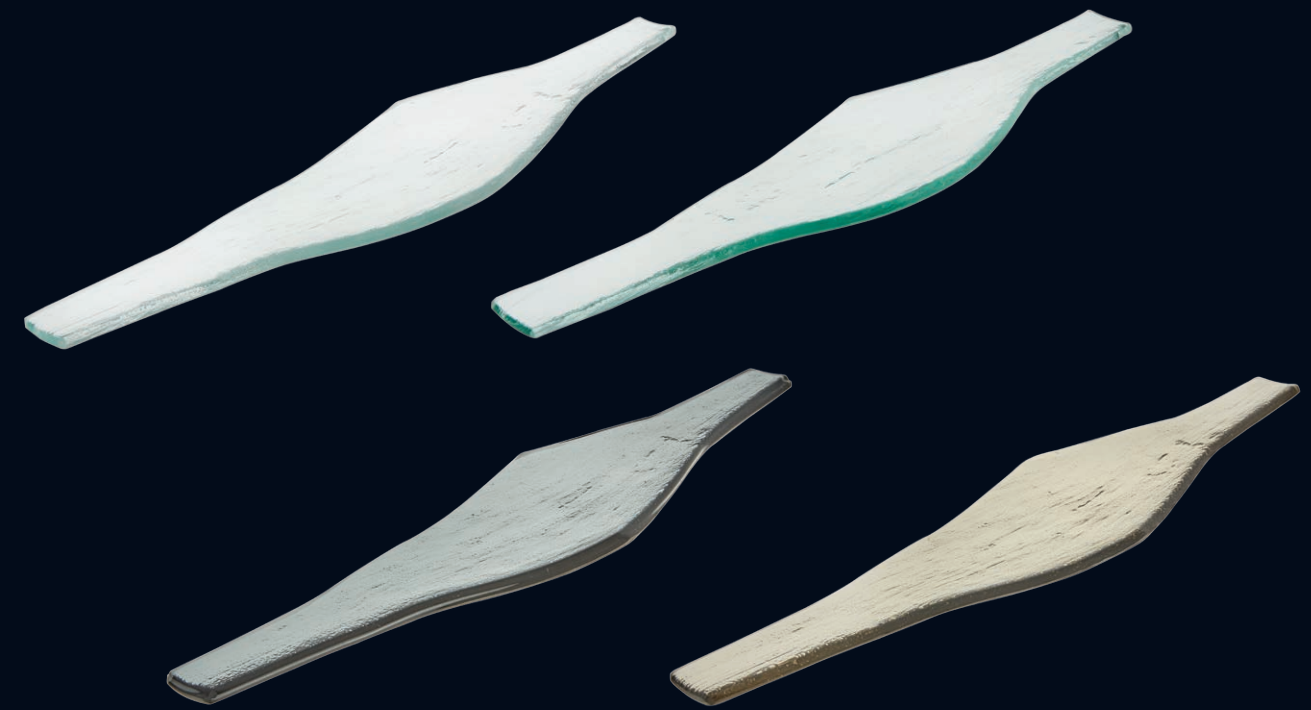

SILICA 26002783
Garrafa Extra Clear
Bottle Extra Clear
Botella Extra Clear
△ 350 gr C 390 mm L 120 mm
△ 7/8 lbs L 15 1/8" W 4 5/8"

SILICA 26002782
Garrafa Clear
Bottle Clear
Botella Clear
△ 350 gr C 390 mm L 120 mm
△ 7/8 lbs L 15 1/8" W 4 5/8"

SILICA 26002784
Garrafa Grey
Bottle Grey
Botella Grey
△ 350 gr C 390 mm L 120 mm
△ 7/8 lbs L 15 1/8" W 4 5/8"

SILICA 26002785
Garrafa Brown
Bottle Brown
Botella Brown
△ 350 gr C 390 mm L 120 mm
△ 7/8 lbs L 15 1/8" W 4 5/8"